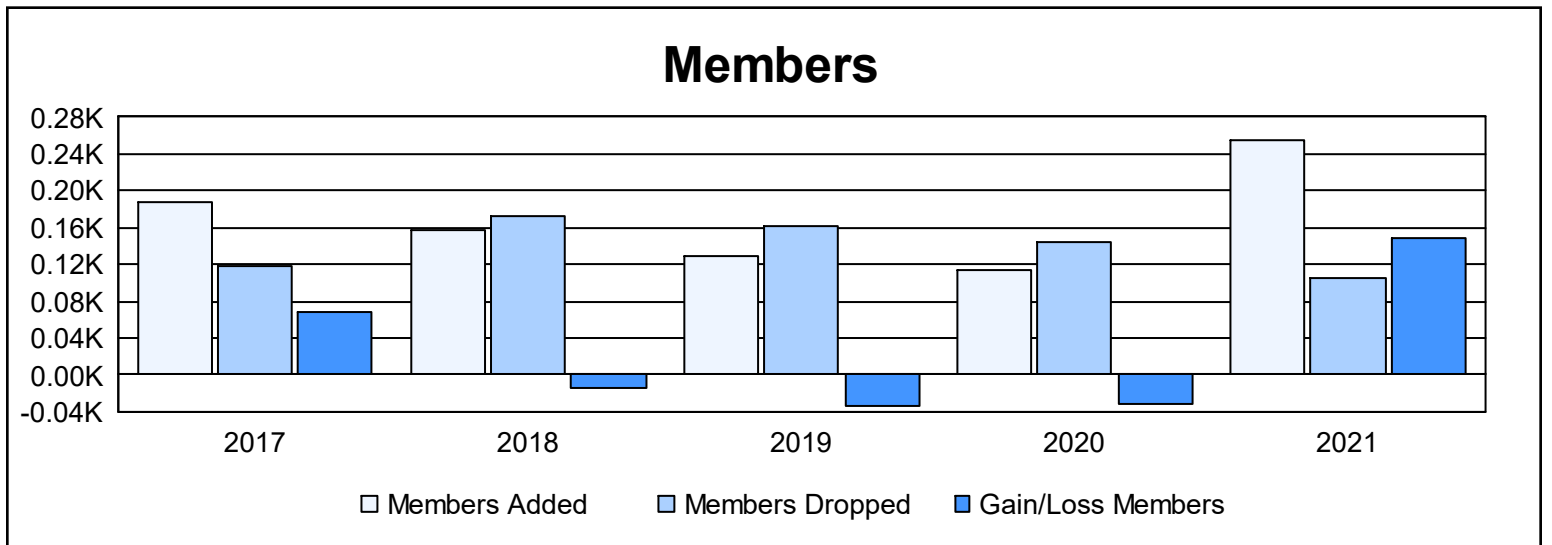

Year	New Clubs	Dropped Clubs	Gain/ Loss Clubs	New Members	Charter Members	Reinstate Members	Transfer Members	Total Member Added	Total Members Dropped	Gain/ Loss Members
2016-2017	0	0	0	181	0	3	3	187	118	69
2017-2018	1	1	0	124	25	7	2	158	173	-15
2018-2019	1	1	0	89	30	7	2	128	162	-34
2019-2020	0	0	0	108	0	4	2	114	145	-31
2020-2021	0	0	0	250	0	4	1	255	106	149
<b>Average</b>	<b>0</b>	<b>0</b>	<b>0</b>	<b>150</b>	<b>11</b>	<b>5</b>	<b>2</b>	<b>168</b>	<b>141</b>	<b>28</b>

### Membership Composition June 2021 Cumulative